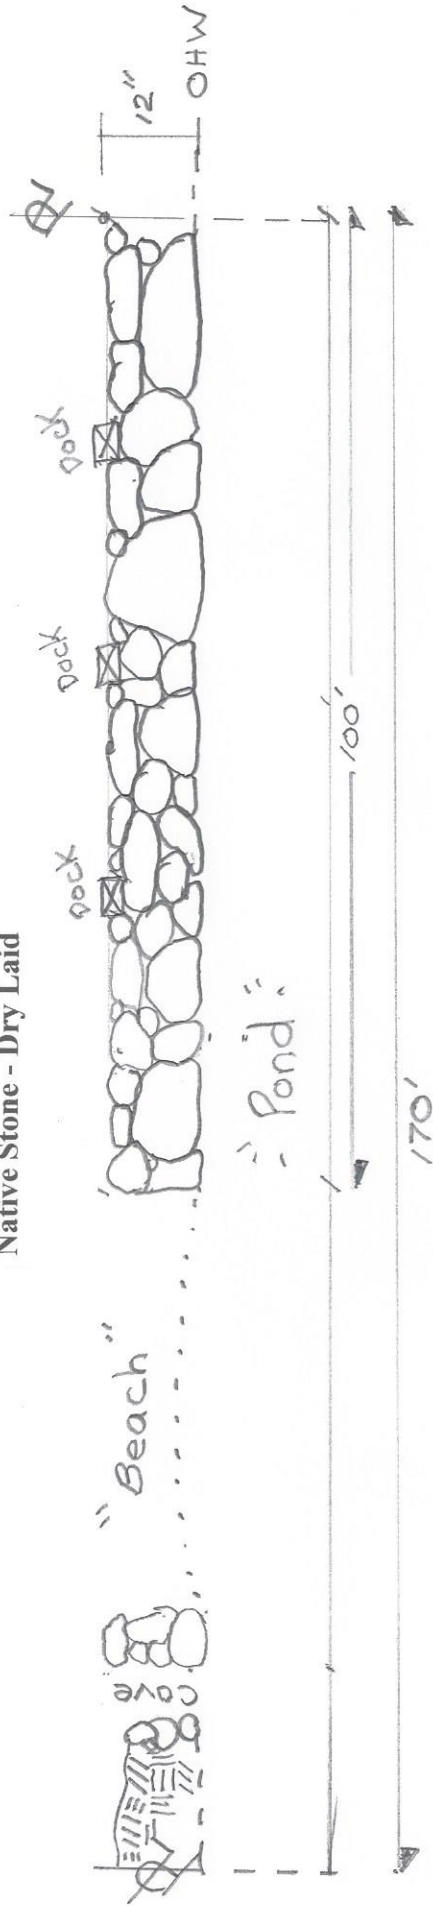

Little Island Pond
Pelham, NH
31-11-233

Front View

Native Stone - Dry Laid

Scale 1in. = 20ft.